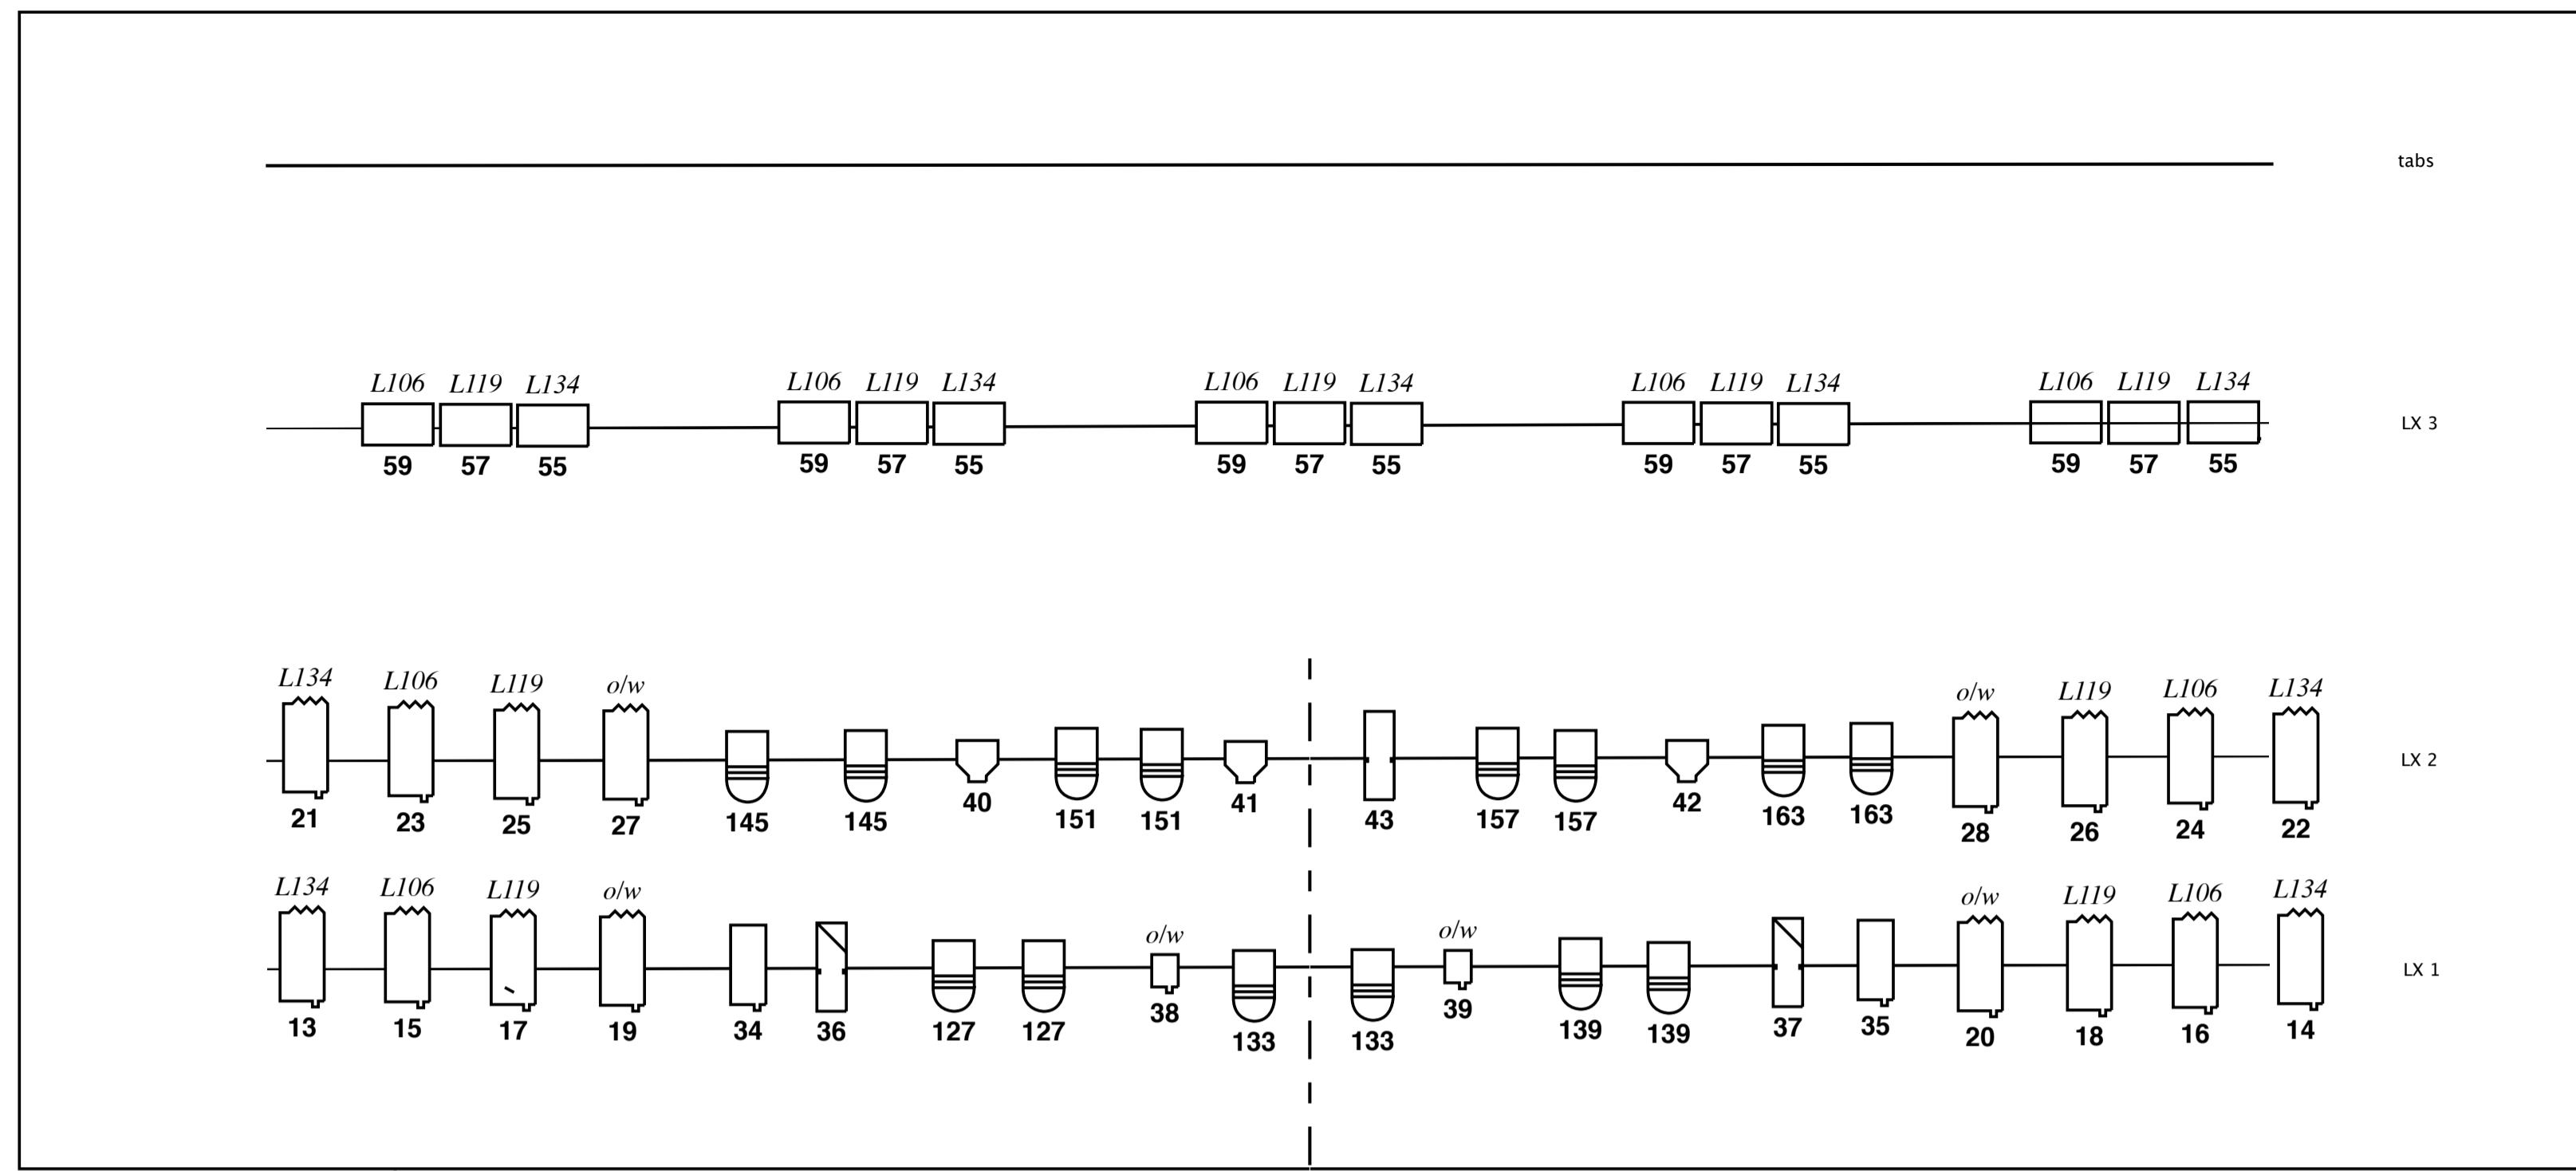

Key

color	multipar 575w	zoomspot 16-30	Fresnel 1k
channel	cyc 500w	Acclaim 18-34	LED Par64
	Prelude 16/30	Pacific 1k 14-35	
	mini fresnel 500w	Zoomspot 1k 18-34	

House Rig		Light Plot
Venue: Burnie Town Hall		
Designer: 29/10/14