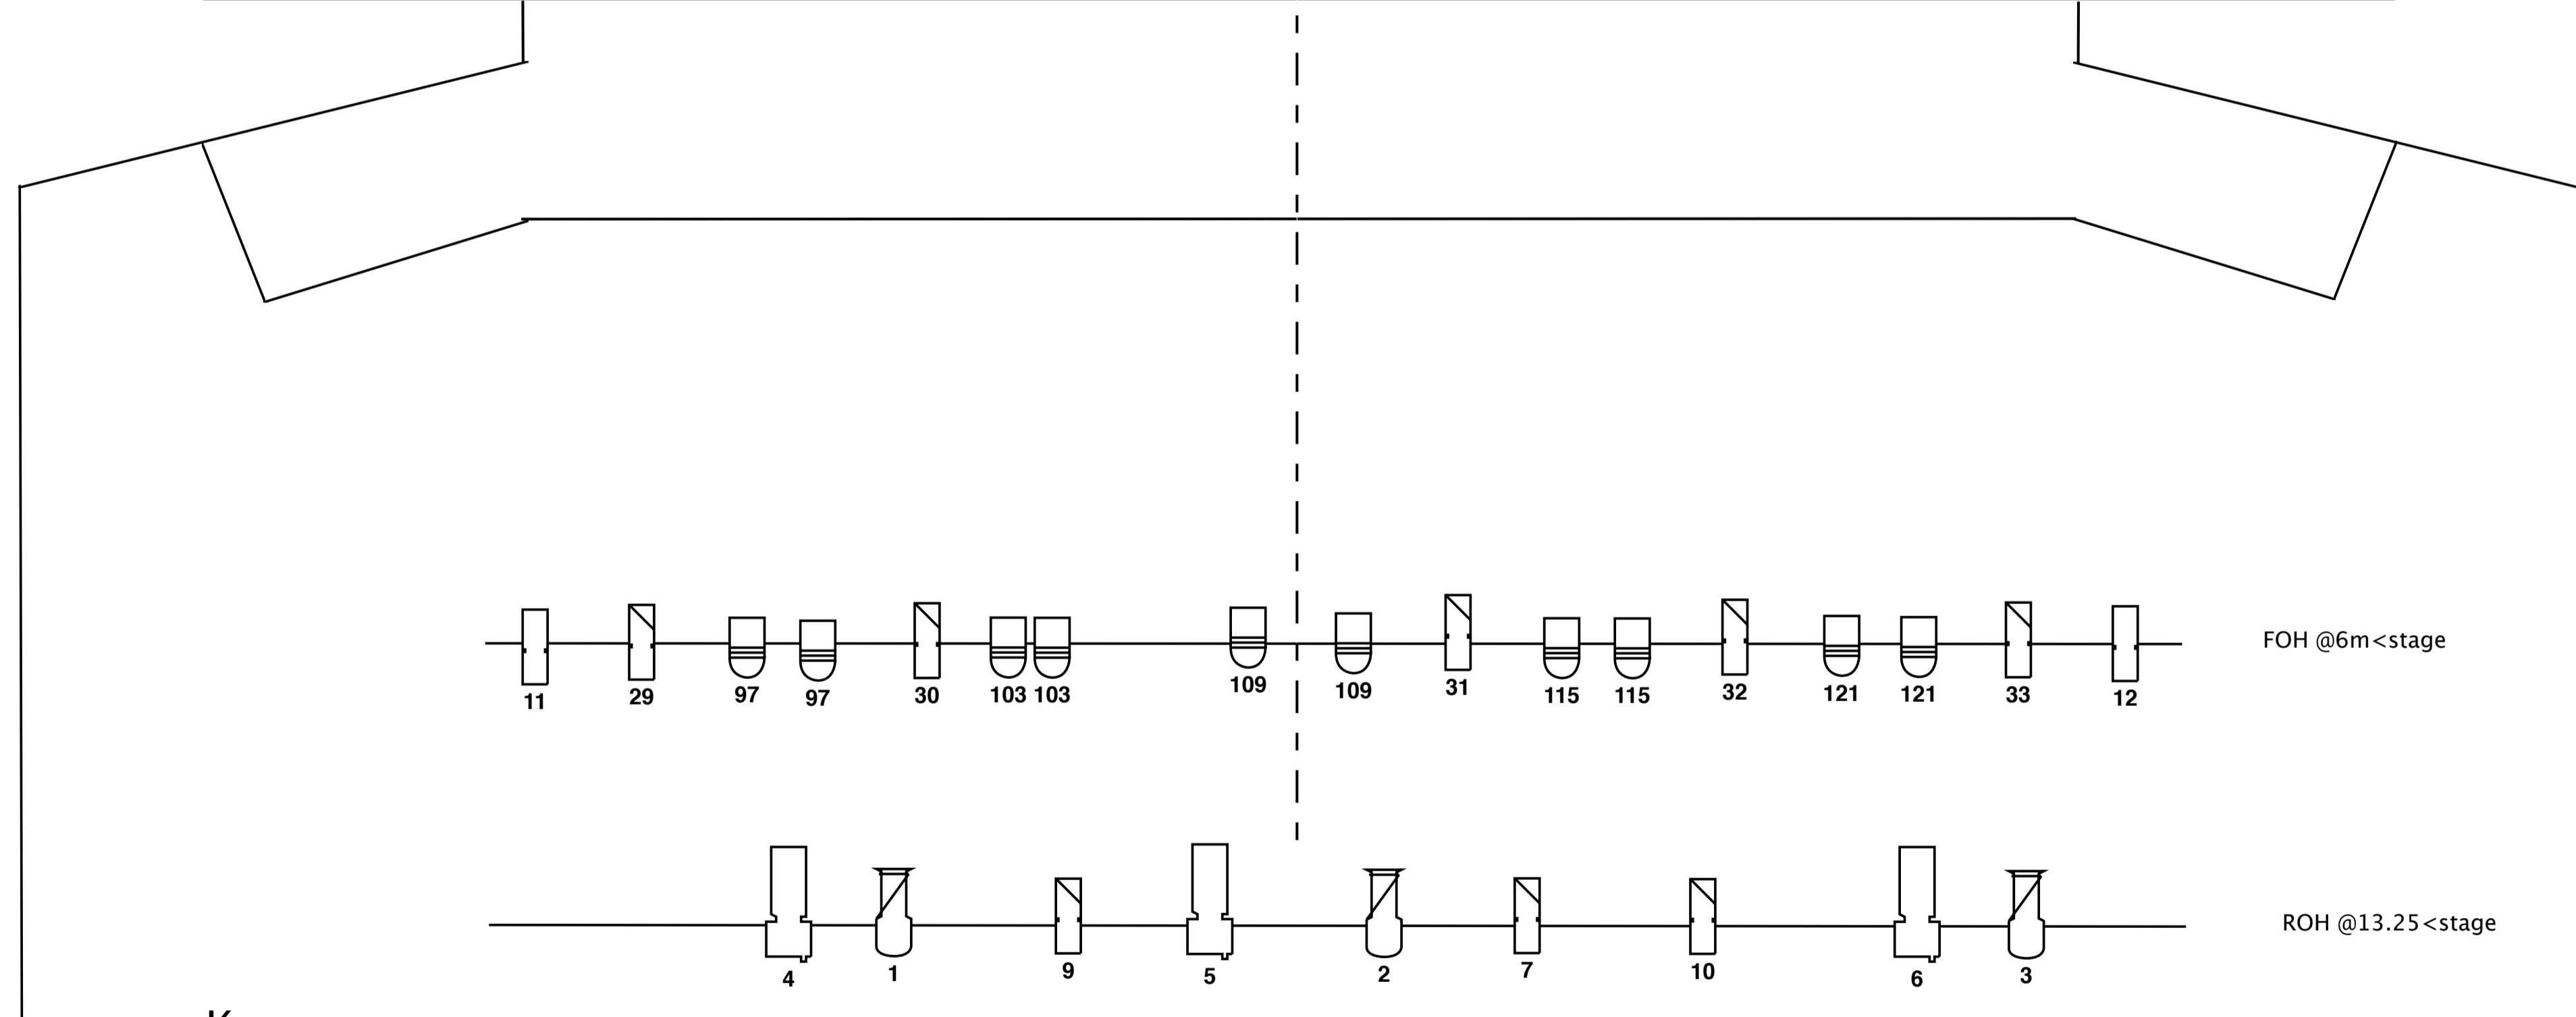

Key

color	multipar 575w	zoomspot 16-30	Fresnel 1k
channel	cyc 500w	Acclaim 18-34	LED Par64
	Prelude 16/30	Pacific 1k 14-35	
	mini fresnel 500w	Zoomspot 1k 18-34	

House Rig		Light Plot
Venue: Burnie Town Hall		
Designer: 29/10/14